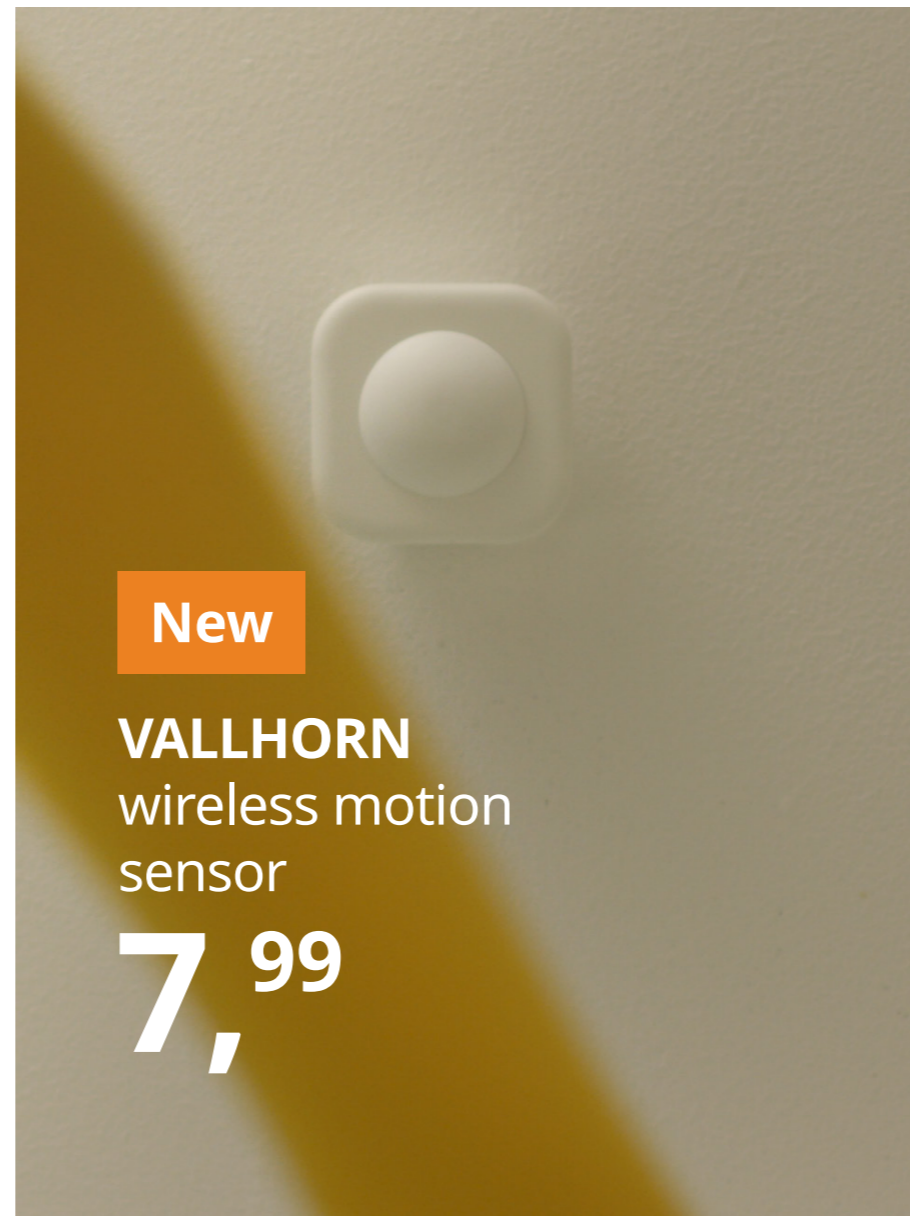

Available January 2024

Hands-free light right when you need it

Getting the lighting you need – when and where you need it – can reduce hazards and add convenience to life at home. VALLHORN wireless motion sensor is designed to work all over: up high, down low, in corners, on shelves, and in wet rooms like the bathroom or laundry. You can even use VALLHORN wireless motion sensor outside by the front door or where you park your car. Just place it away from direct rain, under an awning or roof. It's personalised, hands-free light wherever you want it.

You can connect VALLHORN wireless motion sensor to your IKEA Home smart system with a DIRIGERA hub for more features and personalisation. If you don't want to connect it, you can pair it with up to 10 smart bulbs instead.

New

VALLHORN
wireless motion
sensor

7,99